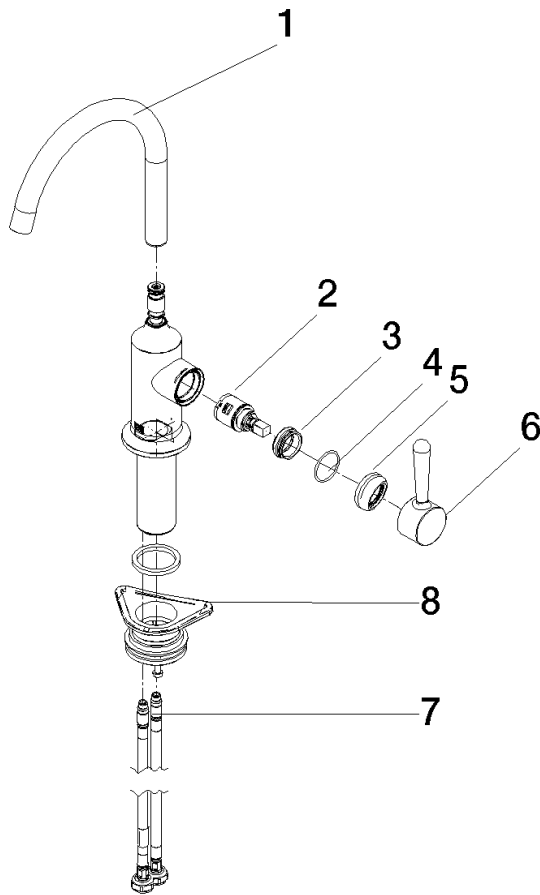

33 805 809

- 167mm projection
- pivotable spout 360°
- air-enriched flow
- max. flow 7 l/min at 3 bar flow pressure
- lead-free
- This product can help a building meet the requirements of Green Building Rating Systems, e.g. LEED®, BREEAM®, DGNB

Recommended miscellaneous

VAIA Dispenser with rosette - Chrome 82 434 809-00

33 805 809

mm [inches]

Flow rate chart

Certificates

LGA_29299.

33 805 809

Spare parts list

No.	Item Number	Name	Quantity used	Delivery time
1	90 28 22 311 02-00	spout	1	10
2	90 15 05 042 00 90	cartridge	1	2
3	09 24 04 266 90	nut	1	2
4	09 14 10 091 90	seal	1	2
5	90 28 30 052 00-00	cover	1	10
6	90 20 80 050 00-00	handle	1	10
7	04 30 04 100 00 90	hose	2	2
8	04 23 10 044 08 90	fixing set	1	2